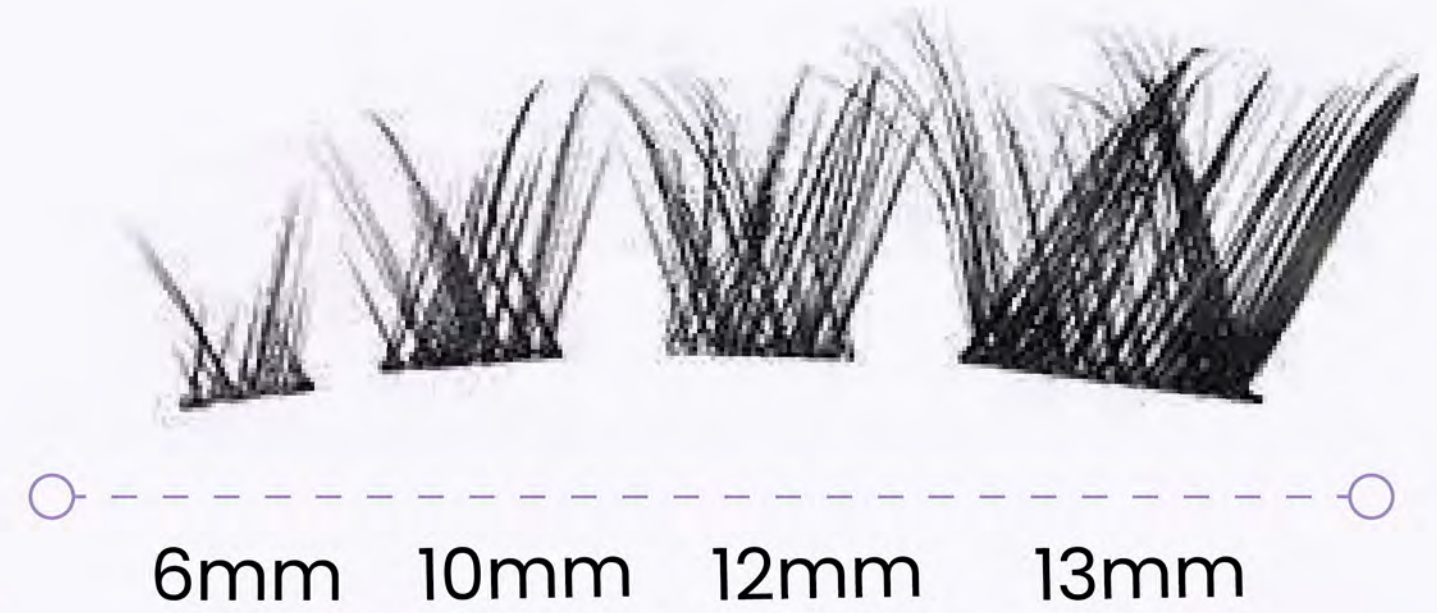

 **Red-Hot Best-Seller:**
A favorite among beauty lovers worldwide!

Glam Wispy Glue Clusters

SKU.NO: 020233002058

Wispy Volume
Flawless in Every Blink

 **Fox Effect Cluster Lashes**

SKU.NO: 020233002067

Natural

Sharp

Voluminous

Extremely Thin Stalk

Stable Curls

Foxy Flair Segment Lashes

SKU.NO: 020233001964

6-13mm lashes

Ultra-Natural Vibe
melt into your lashline

L For Left Eyes

R For Right Eyes

Before

Enchanted Nine Tail Fox Segment Lashes

SKU.NO:020233001964

After

 **Autumn Enchantment Fox Lashes**

SKU.NO: 020233001975

 **Winter Mystique Fox Lashes**

SKU.NO: 020233001976

 **Brilliant
Tapered Tips**

More styles

Option 1

Option 2

Option 3

Option 4