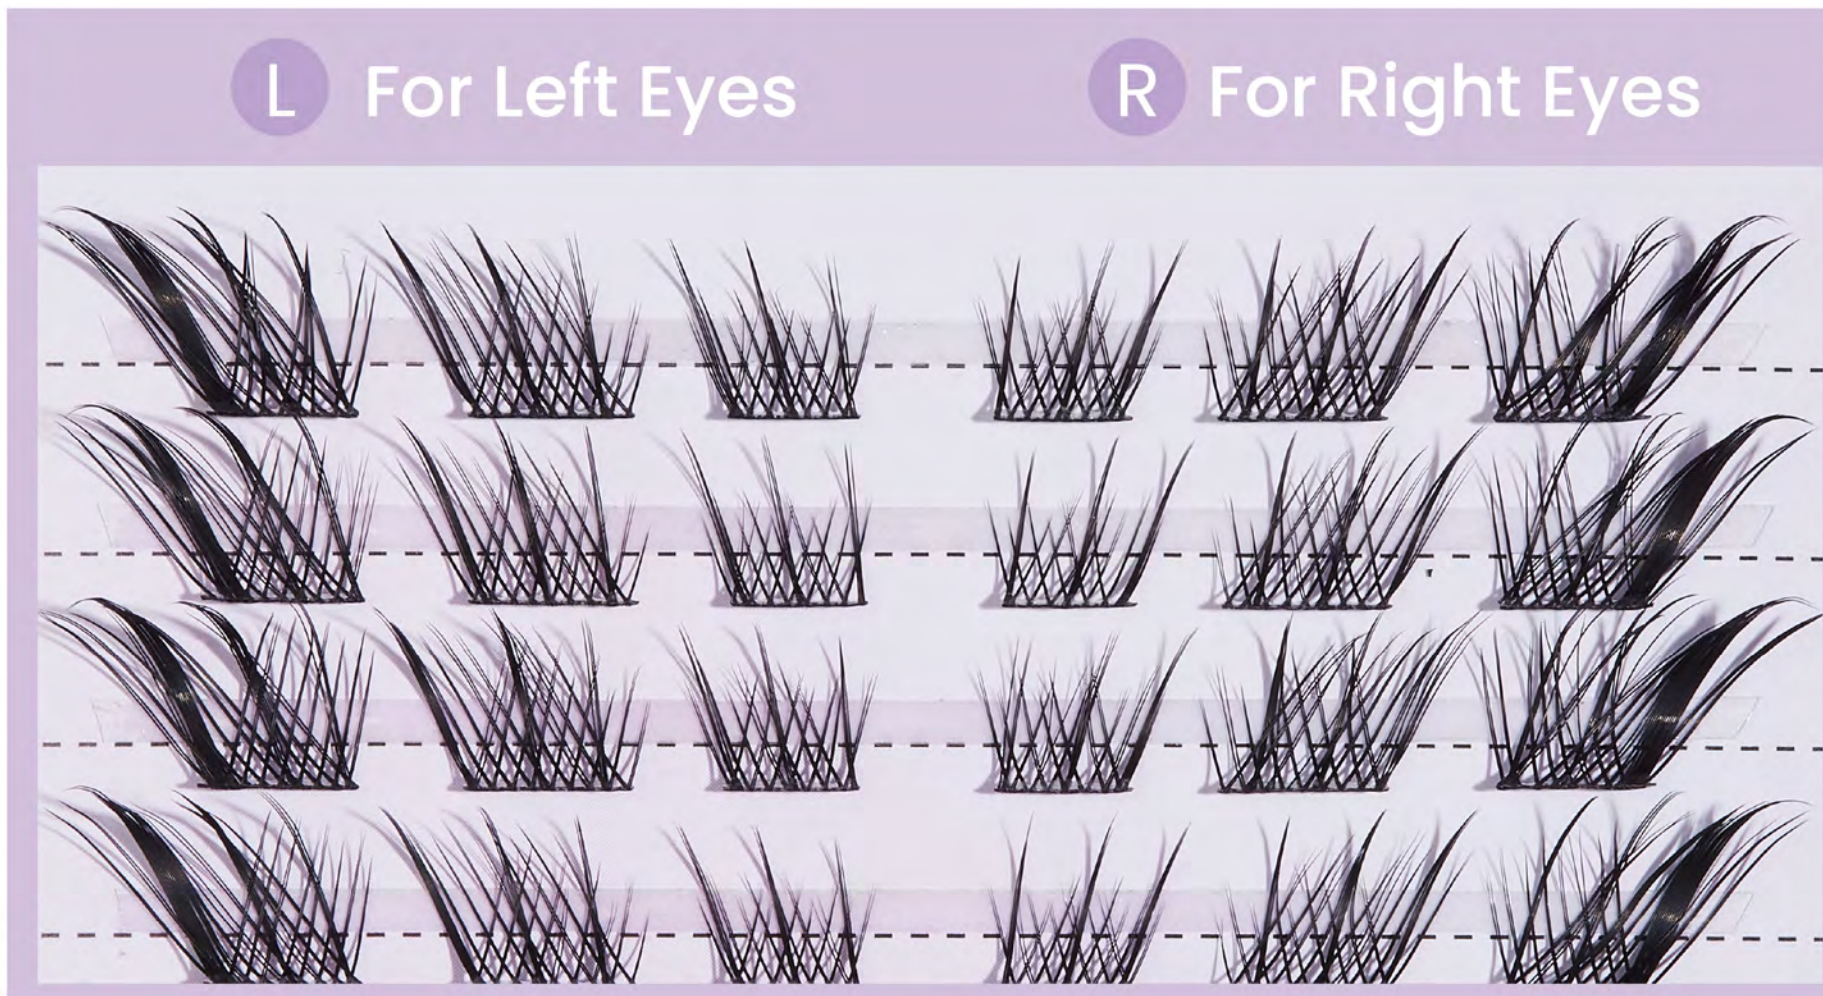

 **Red-Hot Best-Seller:**
A favorite among beauty lovers worldwide!

Glam Wispy Glue Clusters

SKU.NO: 020233002058

Wispy Volume
Flawless in Every Blink

 **Fox Effect Cluster Lashes**

SKU.NO: 020233002067

Natural

Sharp

Voluminous

Extremely Thin Stalk

Stable Curls

Foxy Flair Segment Lashes

SKU.NO: 020233001964

6-13mm lashes

Ultra-Natural Vibe
melt into your lashline

L For Left Eyes

R For Right Eyes

Before

Enchanted Nine Tail Fox Segment Lashes

SKU.NO:020233001964

After

 **Autumn Enchantment Fox Lashes**

SKU.NO: 020233001975

 **Winter Mystique Fox Lashes**

SKU.NO: 020233001976

 **Brilliant
Tapered Tips**

More styles

Option 1

Option 2

Option 3

Option 4